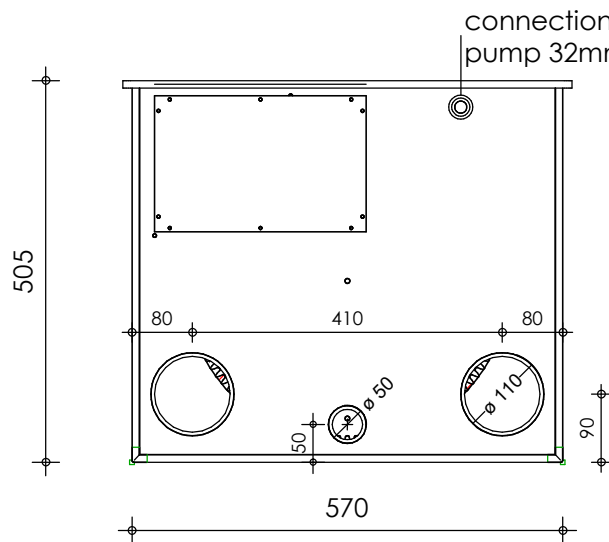

Front view

Right-side view

Top view

Rear view

Left-side view

**description:**  
ECO15 - drum filter

**scale :**  
1 : 10

**date/version :**  
v.2021

**water running height :**  
160 mm