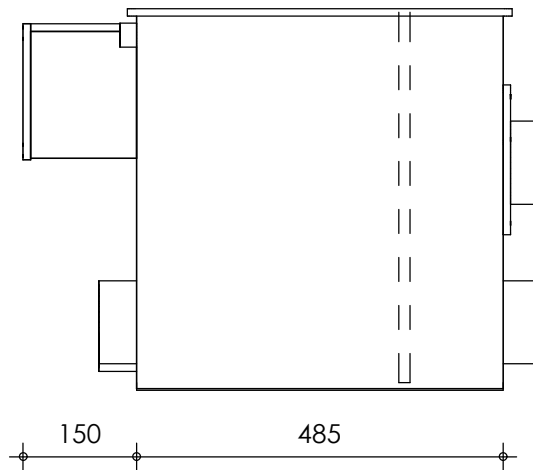

Front view

Right-side view

Top view

Rear view

Left-side view

**description:**  
ECO15 - drum filter

**scale :**  
1 : 10

**date/version :**  
v.2021

**water running height :**  
160 mm