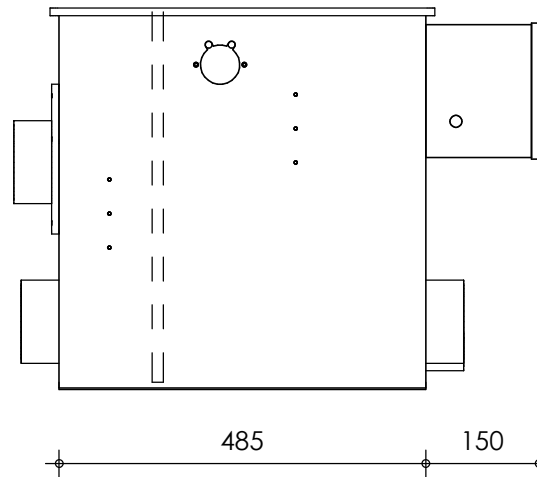

Front view

Right-side view

Top view

Rear view

Left-side view

**description:**  
ECO15 - drum filter

**scale :**  
1 : 10

**date/version :**  
v.2021

**water running height :**  
160 mm