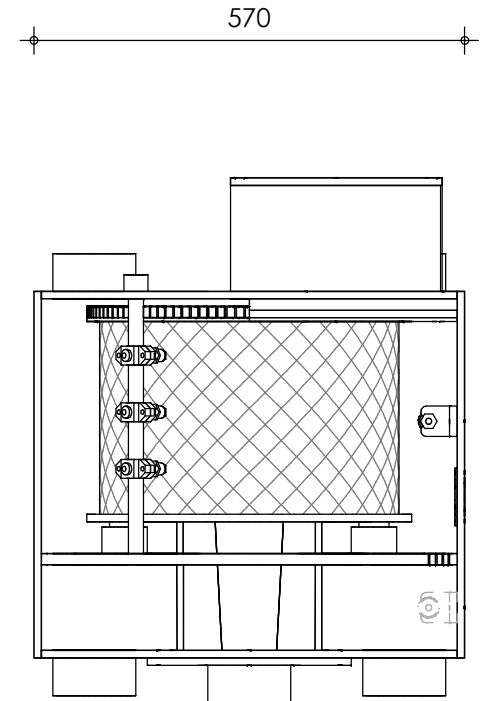

Front view

Right-side view

Top view

Rear view

Left-side view

**description:**  
ECO15 - drum filter

**scale :**  
1 : 10

**date/version :**  
v.2021

**water running height :**  
160 mm