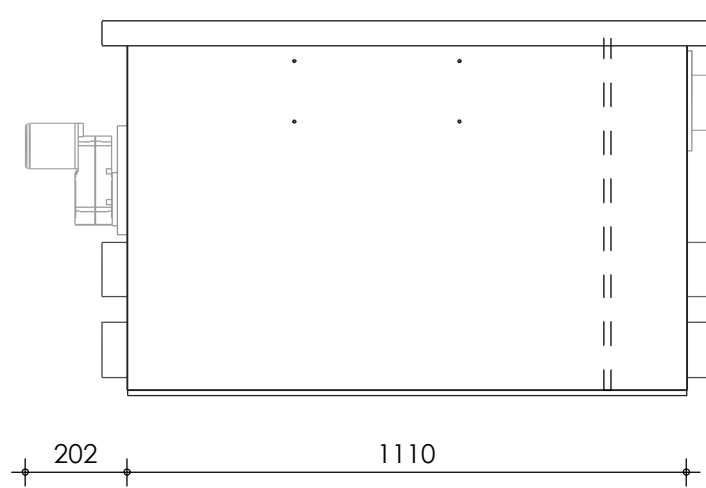

Front view

Rear view

Right-side view

Left-side view

Top view

**description:**  
PP100N - drum filter ext. pump

**scale :**  
1 : 15

**date/version :**  
v.2021

**water running height :**  
120 mm