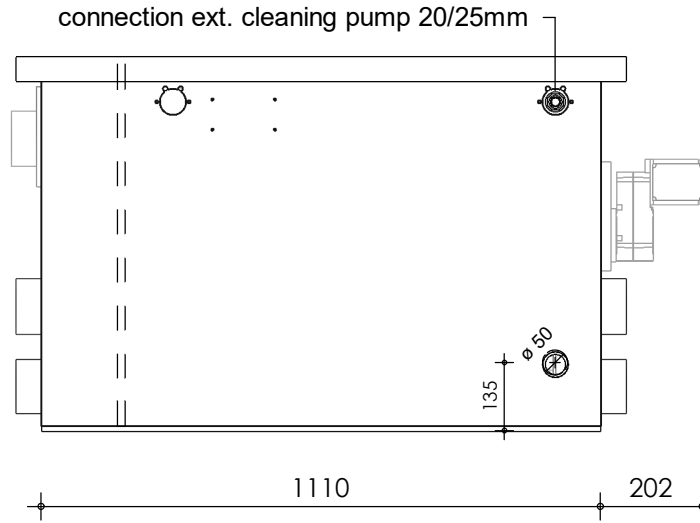

Front view

Rear view

Right-side view

Left-side view

Top view

**description:**  
PP100N - drum filter ext. pump

**scale :**  
1 : 15

**date/version :**  
v.2021

**water running height :**  
120 mm