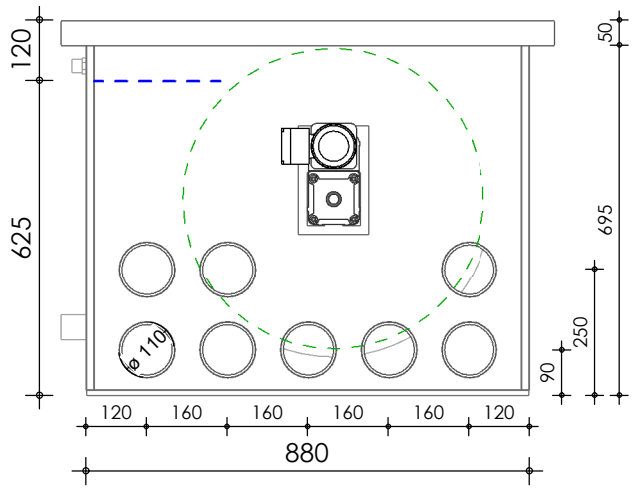

Front view

Rear view

Right-side view

Left-side view

Top view

**description:**  
PP100N - drum filter ext. pump

**scale :**  
1 : 15

**date/version :**  
v.2021

**water running height :**  
120 mm