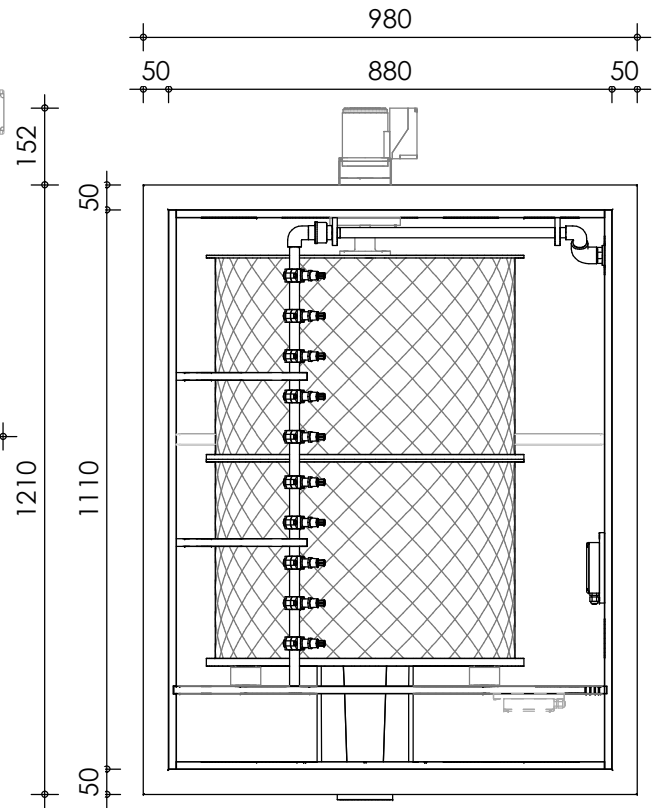

Front view

Rear view

Right-side view

Left-side view

Top view

**description:**  
PP100N - drum filter ext. pump

**scale :**  
1 : 15

**date/version :**  
v.2021

**water running height :**  
120 mm