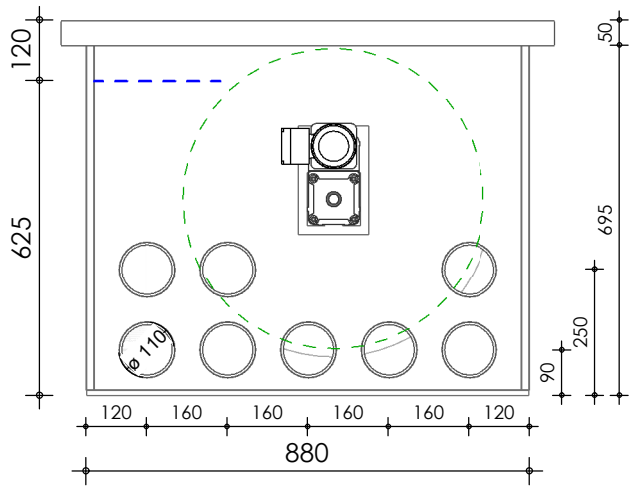

Front view

Right-side view

Top view

Rear view

Left-side view

description:
PP100N - drum filter int. pump

scale :
1 : 15

date/version :
v.2021

water running height :
120 mm