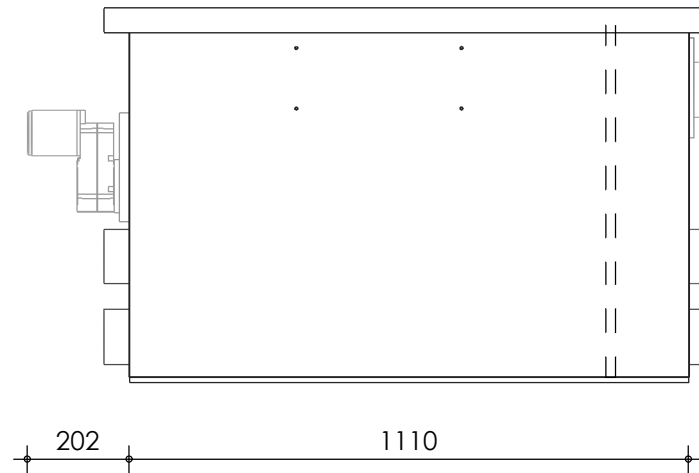

Front view

Right-side view

Top view

Rear view

Left-side view

description:
PP100N - drum filter int. pump

scale :
1 : 15

date/version :
v.2021

water running height :
120 mm