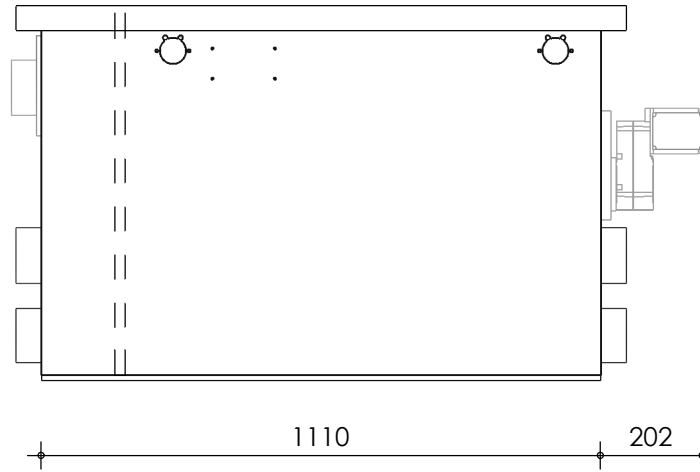

Front view

Right-side view

Top view

Rear view

Left-side view

description:
PP100N - drum filter int. pump

scale :
1 : 15

date/version :
v.2021

water running height :
120 mm