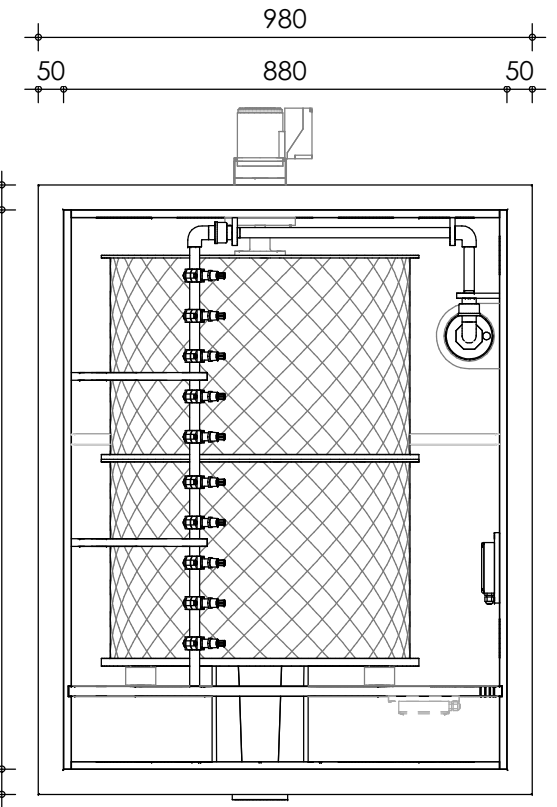

Front view

Right-side view

Top view

Rear view

Left-side view

description:
PP100N - drum filter int. pump

scale :
1 : 15

date/version :
v.2021

water running height :
120 mm