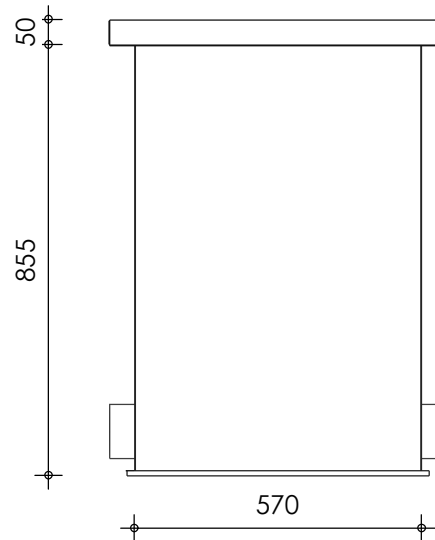

Front view

Right-side view

Rear view

Left-side view

Top view

description:
BK60 - Bio chamber

scale :
1 : 15

date :
v.2023