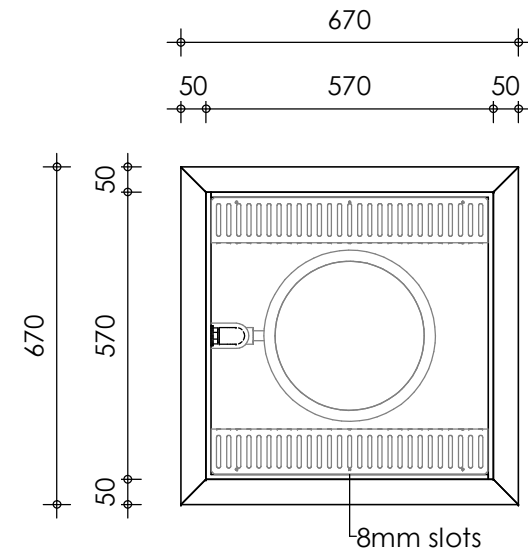

Front view

Right-side view

Rear view

Left-side view

Top view

description:
BK60 - Bio chamber

scale :
1 : 15

date :
v.2023