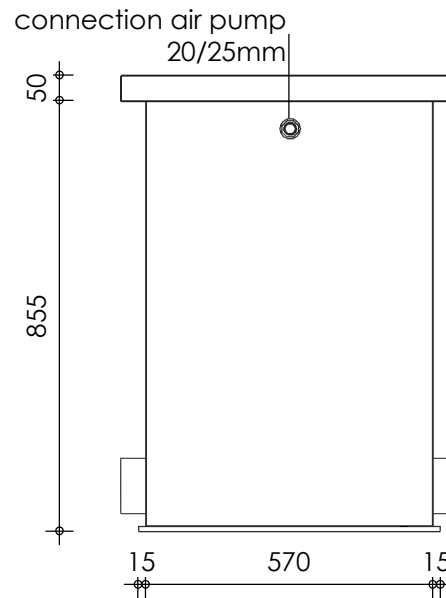

Front view

Right-side view

Rear view

Left-side view

Top view

description:
BK60 - Bio chamber

scale :
1 : 15

date :
v.2023