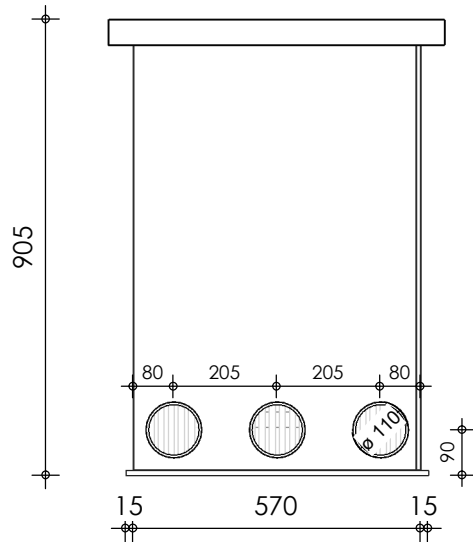

Front view

Right-side view

Rear view

Left-side view

Top view

description:
BK60 - Bio chamber

scale :
1 : 15

date :
v.2023