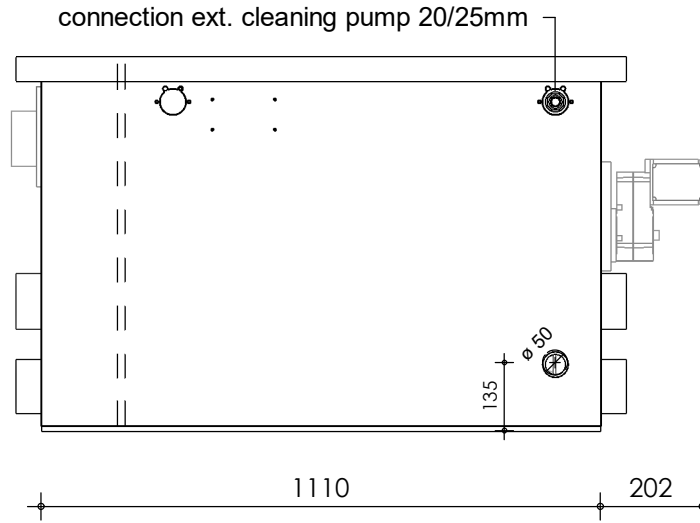

Front view

Rear view

Right-side view

Left-side view

Sensor pump fed

Sensor gravity

Top view

description:
PP100N - Drum filter ext. pump

scale :
1 : 15

date/version :
v.2023

water running height :
120 mm