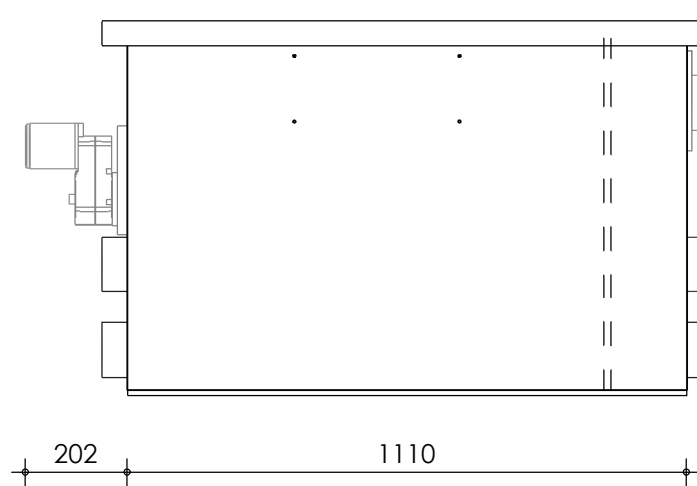

Front view

Rear view

Right-side view

Left-side view

Sensor pump fed

Sensor gravity

Top view

description:
PP100N - Drum filter ext. pump

scale :
1 : 15

date/version :
v.2023

water running height :
120 mm