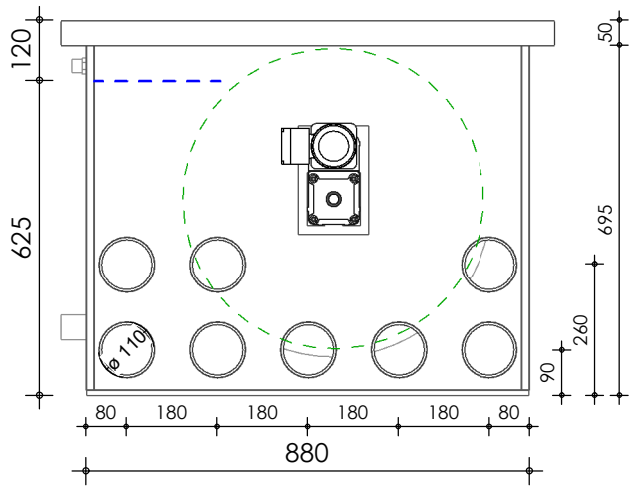

Front view

Rear view

Right-side view

Left-side view

Sensor pump fed

Sensor gravity

Top view

description:
PP100N - Drum filter ext. pump

scale :
1 : 15

date/version :
v.2023

water running height :
120 mm