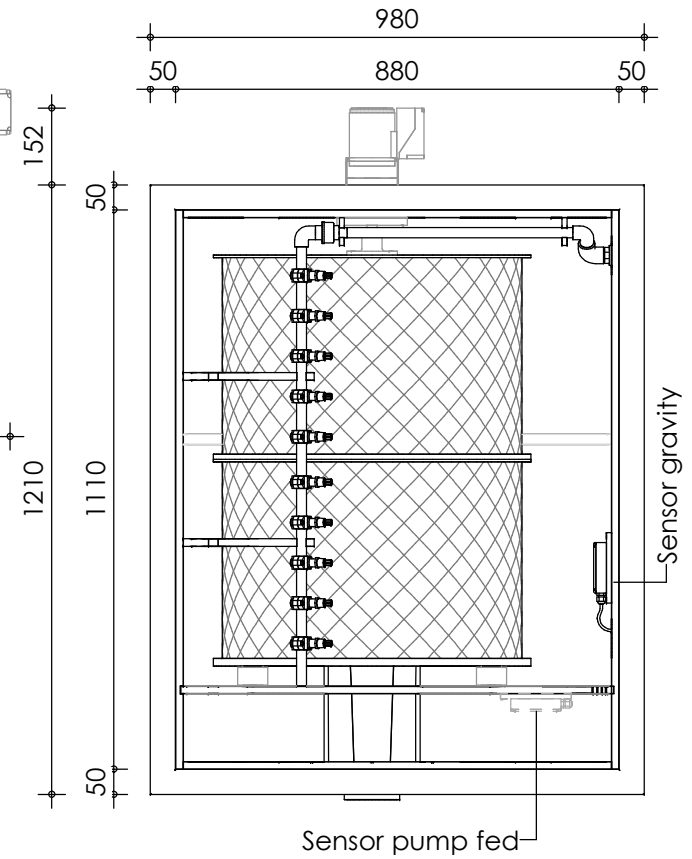

Front view

Rear view

Right-side view

Left-side view

Sensor pump fed

Sensor gravity

Top view

description:
PP100N - Drum filter ext. pump

scale :
1 : 15

date/version :
v.2023

water running height :
120 mm