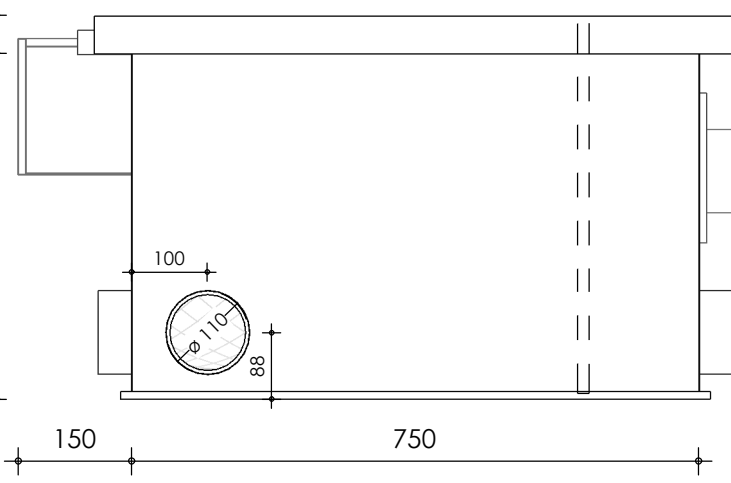

Front view

Right-side view

connection external cleaning  
pump 32mm

Rear view

Left-side view

Top view

**description:**  
PP35 - Drum filter

**scale :**  
1 : 10

**date/version :**  
v.2023

**water running height :**  
170 mm