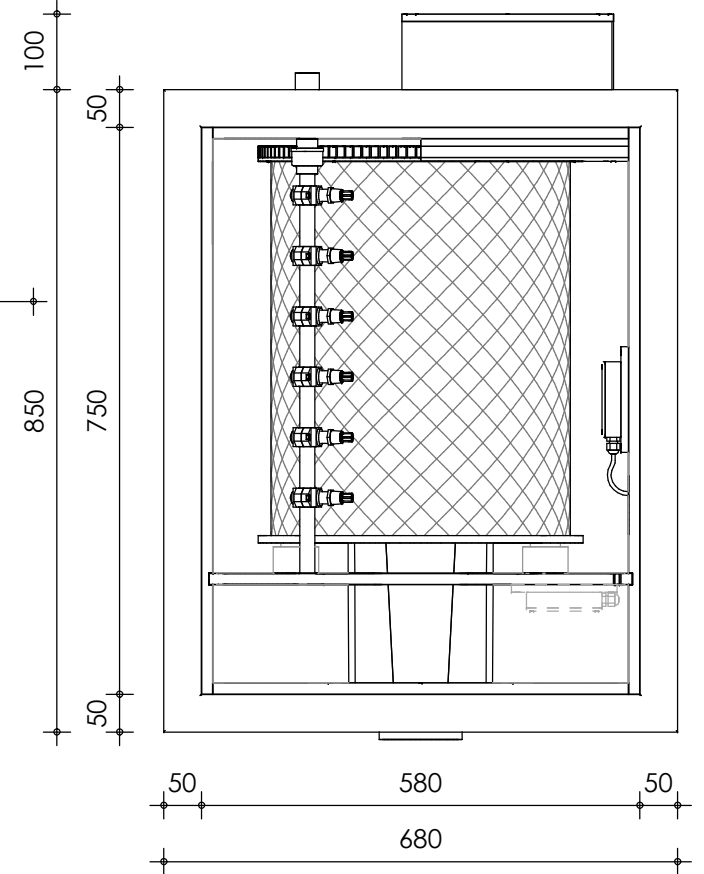

Front view

Right-side view

connection external cleaning  
pump 32mm

Rear view

Left-side view

Top view

**description:**  
PP35 - Drum filter

**scale :**  
1 : 10

**date/version :**  
v.2023

**water running height :**  
170 mm