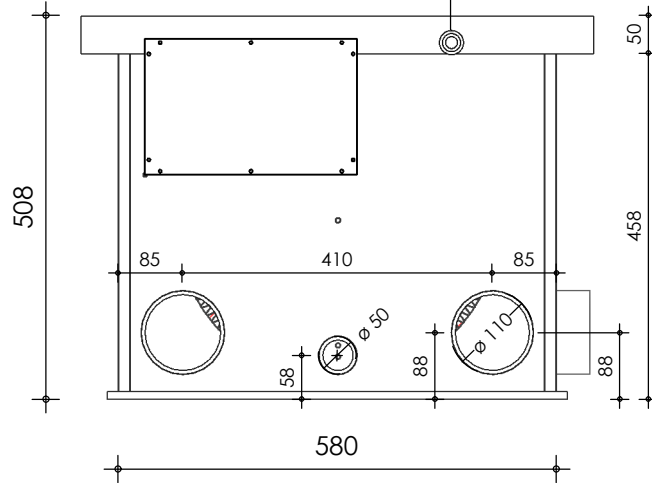

Front view

Right-side view

connection external cleaning  
pump 32mm

Rear view

Left-side view

Top view

**description:**  
PP35 - Drum filter

**scale :**  
1 : 10

**date/version :**  
v.2023

**water running height :**  
170 mm