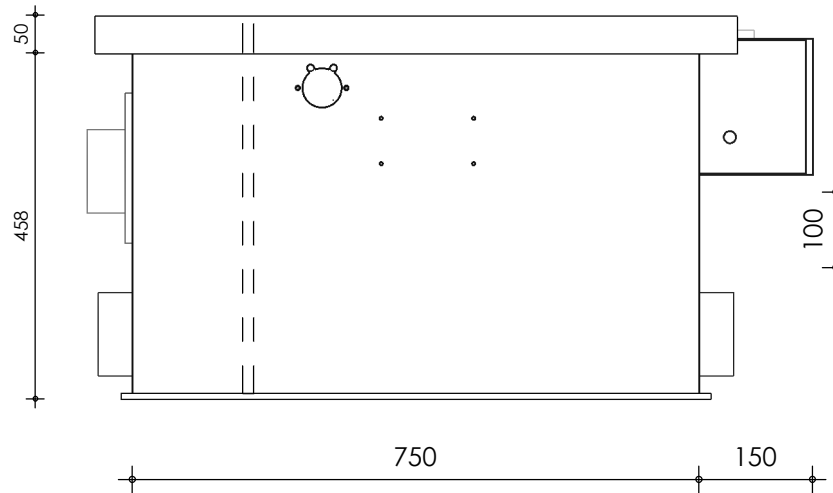

Front view

Right-side view

connection external cleaning  
pump 32mm

Rear view

Left-side view

Top view

**description:**  
PP35 - Drum filter

**scale :**  
1 : 10

**date/version :**  
v.2023

**water running height :**  
170 mm