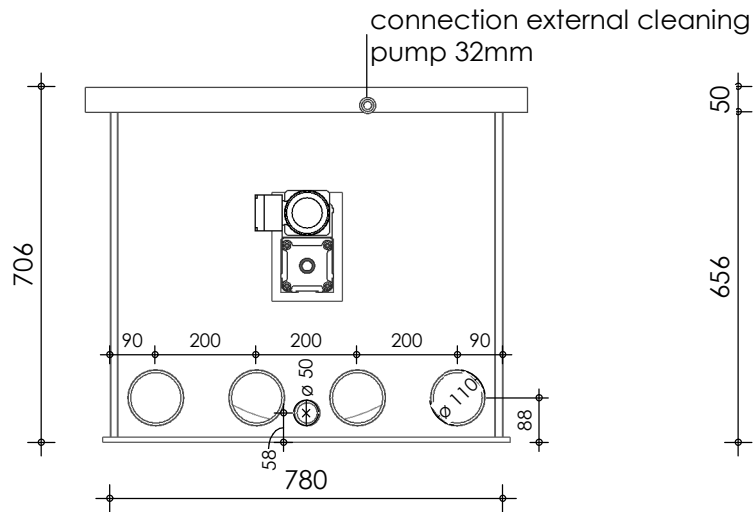

Front view

Right-side view

Rear view

Left-side view

Top view

**description:**  
PP50 - Drum filter

**scale :**  
1 : 15

**date/version :**  
v.2023

**water running height :**  
120 mm