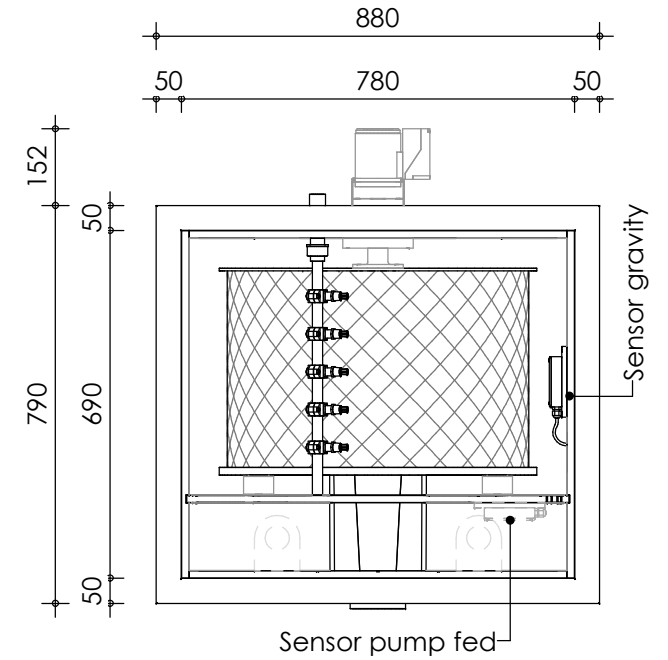

Front view

Right-side view

Rear view

Left-side view

Top view

**description:**  
PP50 - Drum filter

**scale :**  
1 : 15

**date/version :**  
v.2023

**water running height :**  
120 mm