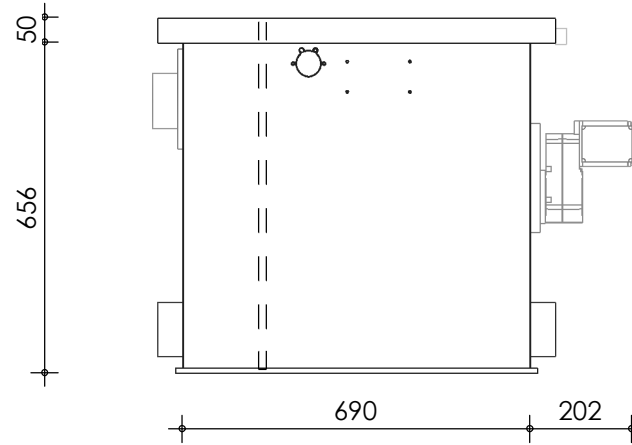

Front view

Right-side view

Rear view

Left-side view

Top view

**description:**  
PP50 - Drum filter

**scale :**  
1 : 15

**date/version :**  
v.2023

**water running height :**  
120 mm