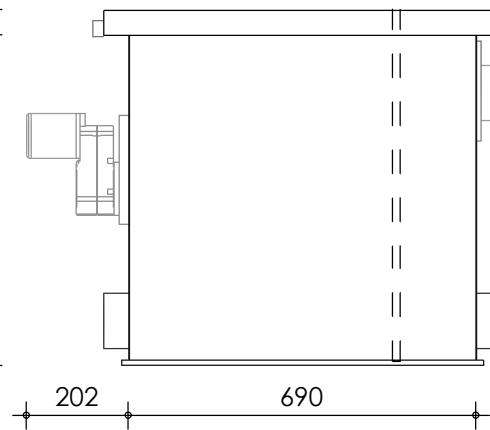

Front view

Right-side view

Rear view

Left-side view

Top view

**description:**  
PP50 - Drum filter

**scale :**  
1 : 15

**date/version :**  
v.2023

**water running height :**  
120 mm