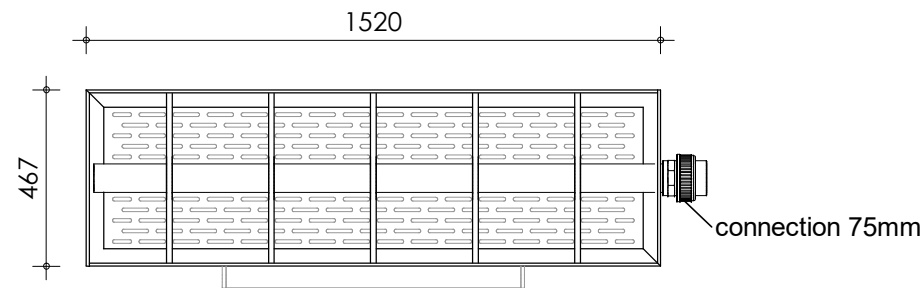

Left-side view

Front view

Right-side view

Rear view

Top view

Filter media

Bacteria House - 1155 rods (15 boxes)

**description:**  
TF150 - Trickle filter waterfall

**scale :**  
1 : 20

**date/version :**  
v.2023