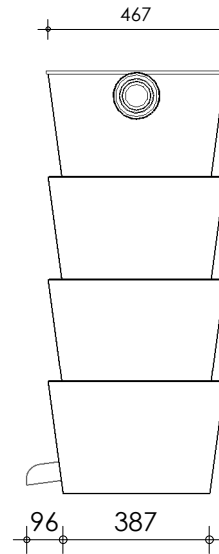

Left-side view

Front view

Right-side view

Rear view

Top view

Filter media

Bacteria House - 1155 rods (15 boxes)

**description:**  
TF150 - Trickle filter waterfall

**scale :**  
1 : 20

**date/version :**  
v.2023