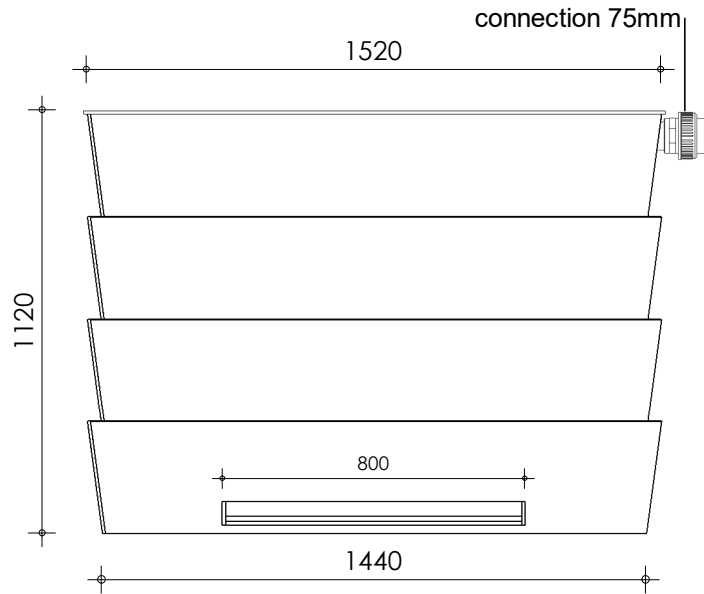

Left-side view

Front view

Right-side view

Rear view

Top view

Filter media

Bacteria House - 1155 rods (15 boxes)

**description:**  
TF150 - Trickle filter waterfall

**scale :**  
1 : 20

**date/version :**  
v.2023