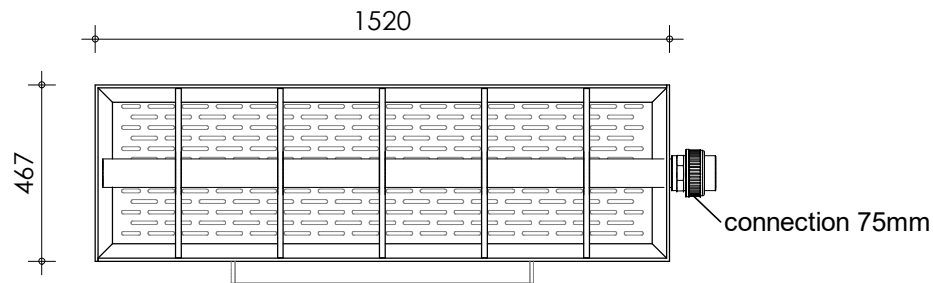

Left-side view

Front view

Right-side view

Rear view

Top view

description:
TF150 - Trickle filter waterfall

scale :
1 : 20

date/version :
v.2021