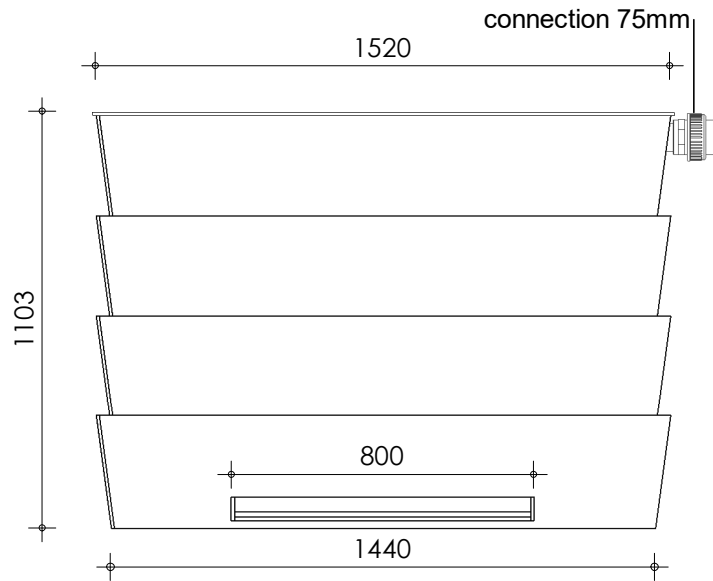

Left-side view

Front view

Right-side view

Rear view

Top view

description:
TF150 - Trickle filter waterfall

scale :
1 : 20

date/version :
v.2021