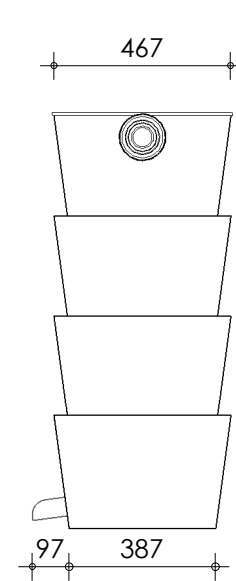

Left-side view

Front view

Right-side view

Rear view

Top view

description:
TF150 - Trickle filter waterfall

scale :
1 : 20

date/version :
v.2021