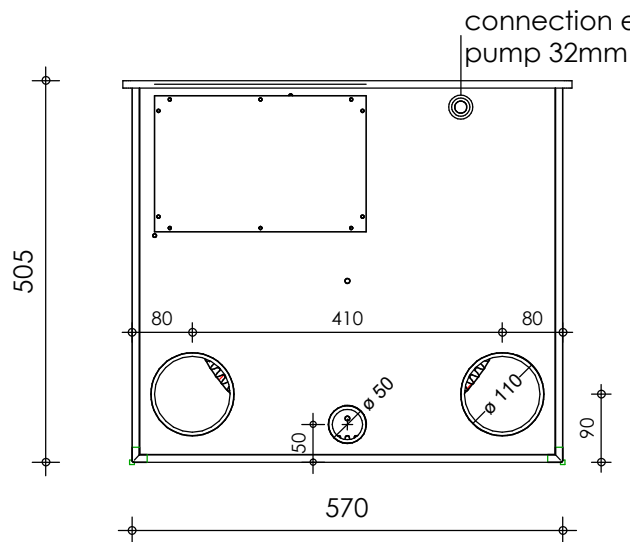

Front view

Right-side view

Top view

Rear view

Left-side view

description:
ECO22 - drum filter

scale :
1 : 10

date/version :
v.2021

water running height :
160 mm