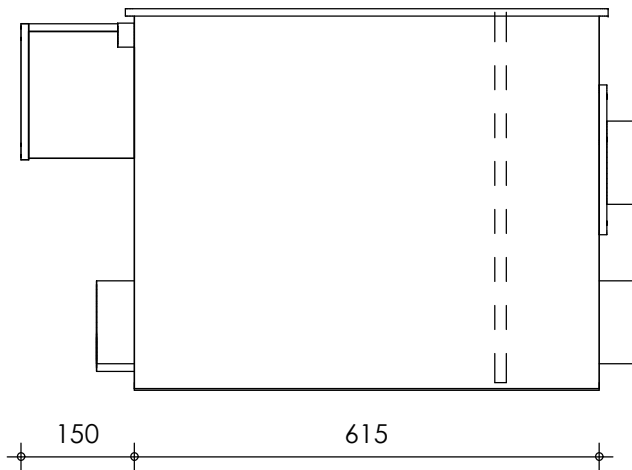

Front view

Right-side view

Top view

Rear view

Left-side view

description:
ECO22 - drum filter

scale :
1 : 10

date/version :
v.2021

water running height :
160 mm