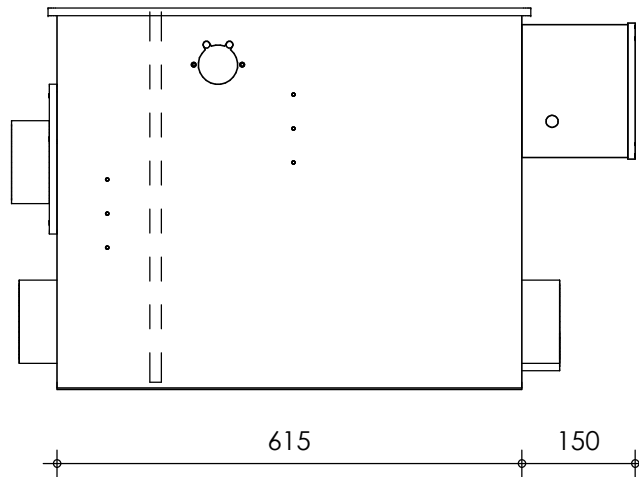

Front view

Right-side view

Top view

Rear view

Left-side view

description:
ECO22 - drum filter

scale :
1 : 10

date/version :
v.2021

water running height :
160 mm