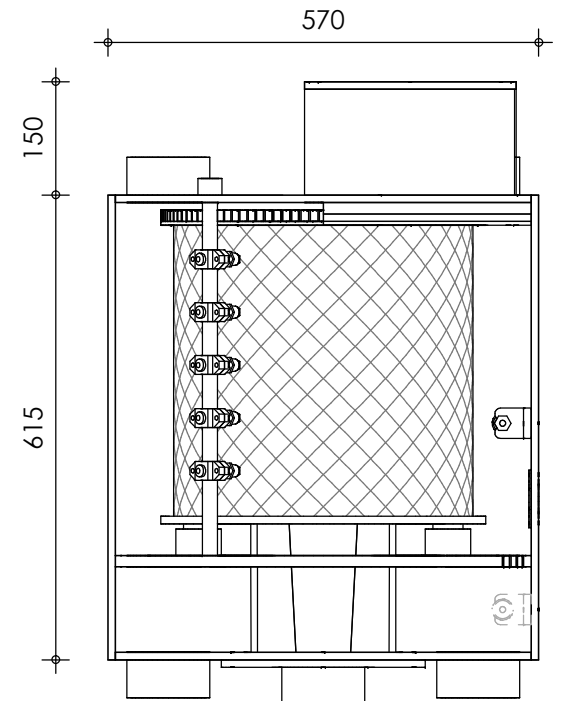

Front view

Right-side view

Top view

Rear view

Left-side view

description:
ECO22 - drum filter

scale :
1 : 10

date/version :
v.2021

water running height :
160 mm